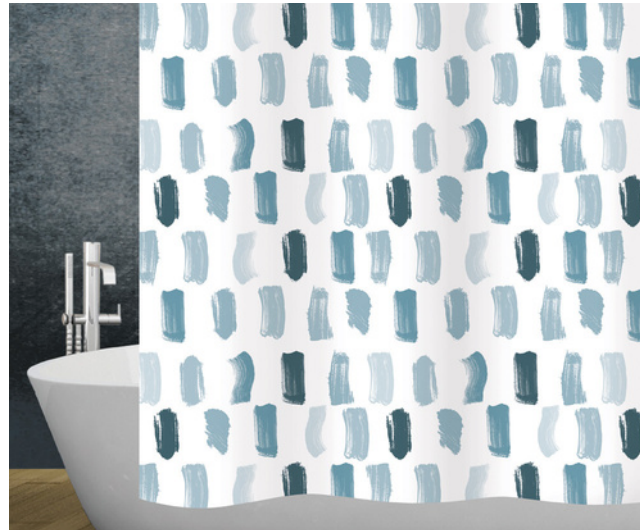

Fado

Bamboo

Spa

Malika

Hailey - blue

Shower curtain textile

Hailey - grey

Paint - blue