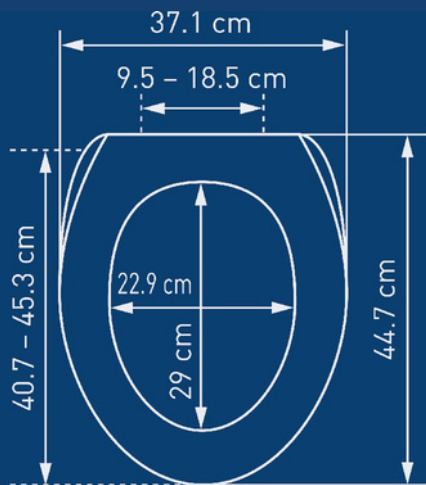

Race Slow Down - black