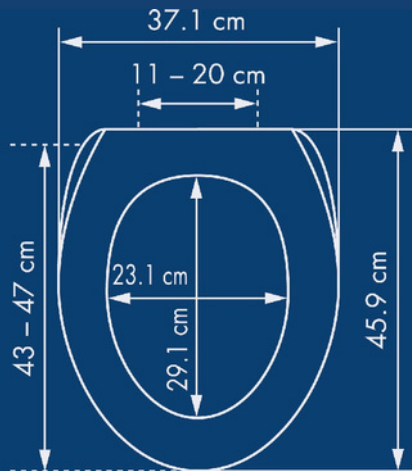

Wood Bilbao