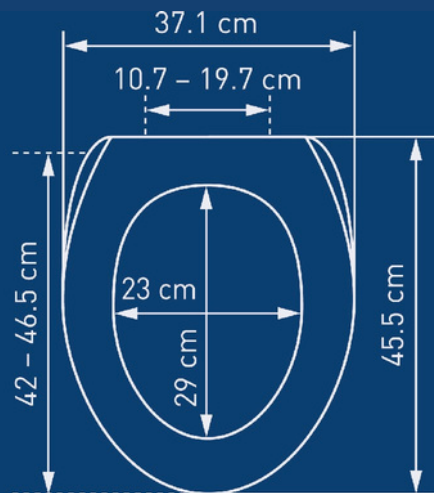

Bilbao Slow Down - navy blue

Bilbao Slow Down - black

Wood Troyes

Troyes Slow Down - Concrete grey

Wood Forest

Forest Slow Down - beech

Forest Slow Down - oak

Wood Gondo