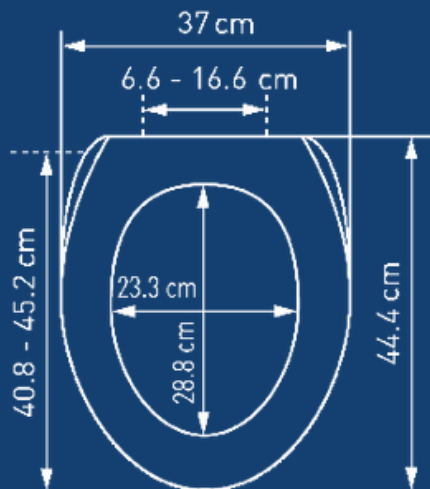

Wood Dresden