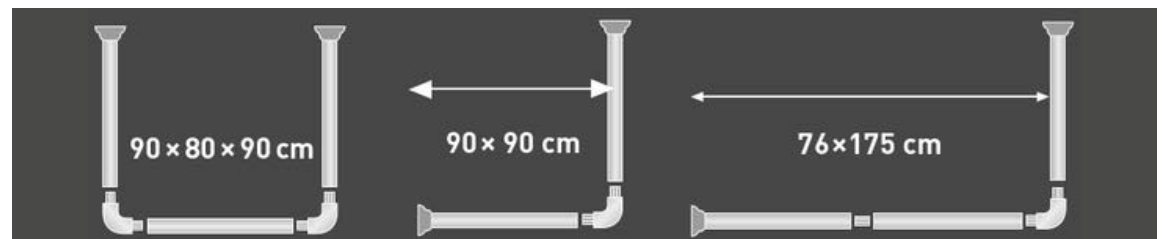

diaqua®

SHOWER CURTAIN RODS AND RINGS

- Various shower curtain rails for individual installation situations, available in chrome or white
- High-quality shower curtain rails for easy handling thanks to the click system
- Fashionable shower curtain hangers in ring or hook form

Available sizes