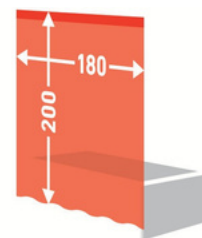

Textile shower curtains

- Made from high-quality and water-repellent polyester fabric (100%)
- With sewn side seams
- Weighting tape made of polypropylene (lead-free)
- Sturdy eyelets, suitable for all curtain poles and rails
- Available in four different sizes 180 × 180 cm / Swiss size, 120 × 200 cm, 180 × 200 cm, 240 × 180 cm – suitable for standard installation situations

Shower curtains made of PEVA

- Made from high-quality PEVA material (100% PEVA, PVC-free)
- Available in the size 180 × 200 cm
- Can be easily cut to size

Available sizes

Shower curtain textile Eco-Line

Marina