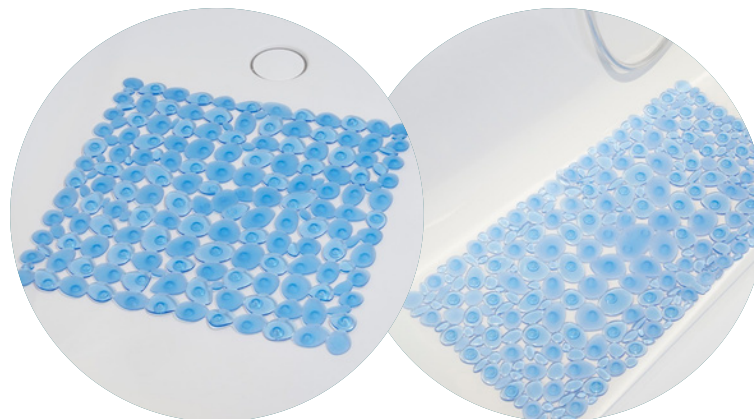

diaqua®

ANTI SLIP MATS

- Each design available in two sizes for the shower and bath
- Made of 100% polyvinyl chloride (PVC) and free from phthalates and harmful plasticisers, dyes and heavy metals
- Roughened surface and excellent suction cups ensure high slip resistance and good adhesion of the product in the shower and bath