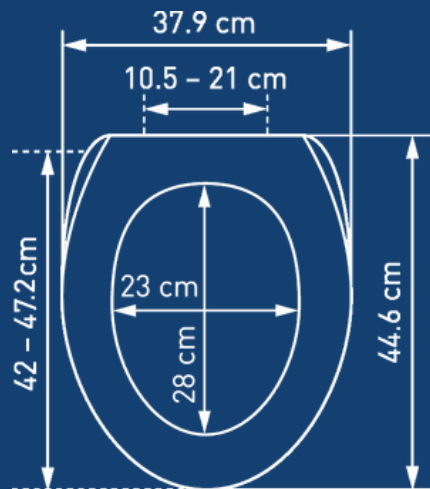

Bilbao Slow Down - navy blue

Bilbao Slow Down - black

Wood Troyes

Troyes Slow Down - Concrete grey

Wood Forest

Forest Slow Down - beech

Forest Slow Down - oak

Wood Gondo