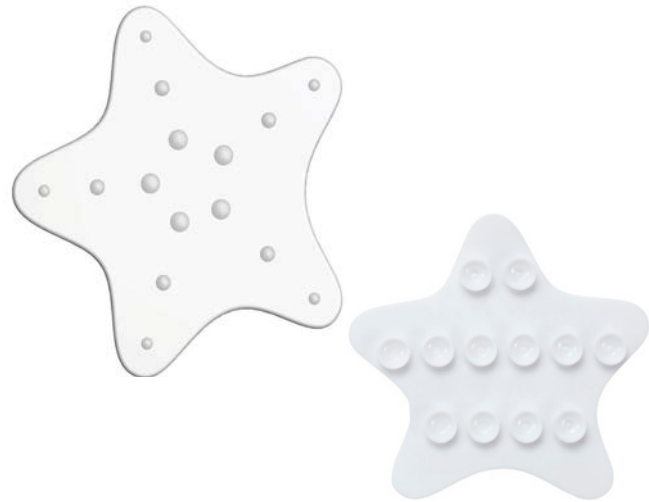

Smoothie Mare

Smoothie City

Anti slip mats

Smoothie White

Smoothie Grey

Neck pillow for bath

Smoothie White

Smoothie Grey

Smoothie Grey

Anti slip mats Mini

Starfish

Shell

Fish

Love

Duck

Smile