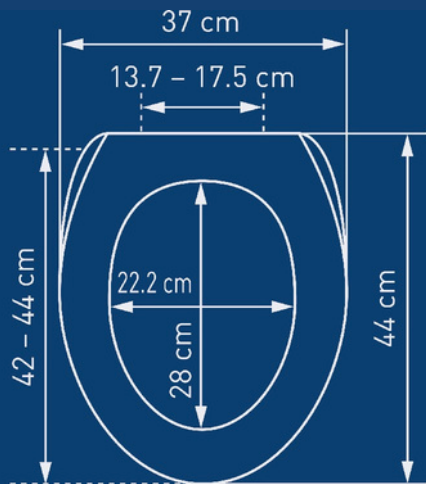

Duroplast Dresden

Comfort Slow Down - white