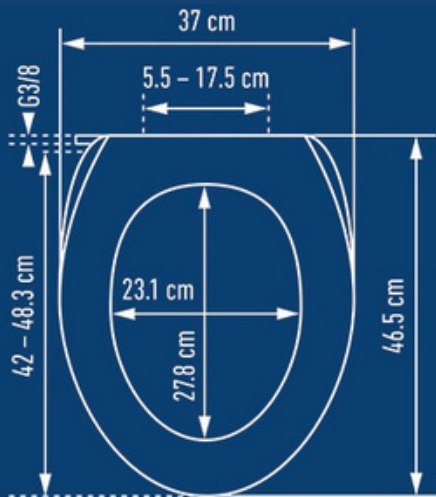

Duroplast Lavalino

Lavalino Slow Down - white