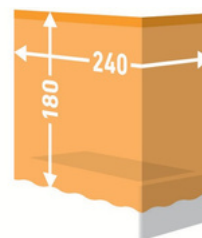

Textile shower curtains

- Made from high-quality and water-repellent polyester fabric (100%)
- With sewn side seams
- Weighting tape made of polypropylene (lead-free)
- Sturdy eyelets, suitable for all curtain poles and rails
- Available in four different sizes 180 × 180 cm / Swiss size, 120 × 200 cm, 180 × 200 cm, 240 × 180 cm – suitable for standard installation situations

Shower curtains made of PEVA

- Made from high-quality PEVA material (100% PEVA, PVC-free)
- Available in the size 180 × 200 cm
- Can be easily cut to size

Available sizes

Shower curtain textile Eco-Line

Marina