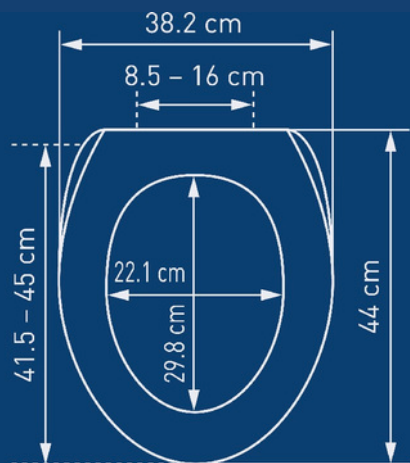

Duroplast Hollywood