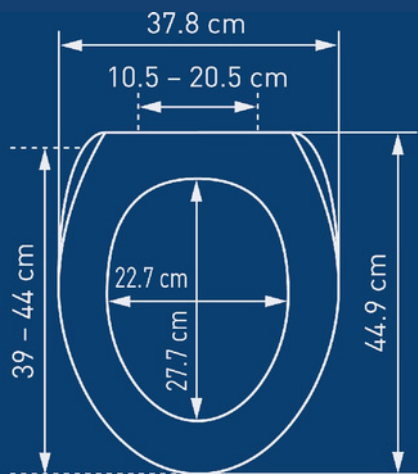

Bilbao Slow Down - navy blue

Bilbao Slow Down - black

Wood Troyes

Troyes Slow Down - Concrete grey

Wood Forest

Forest Slow Down - beech

Forest Slow Down - oak

Wood Gondo