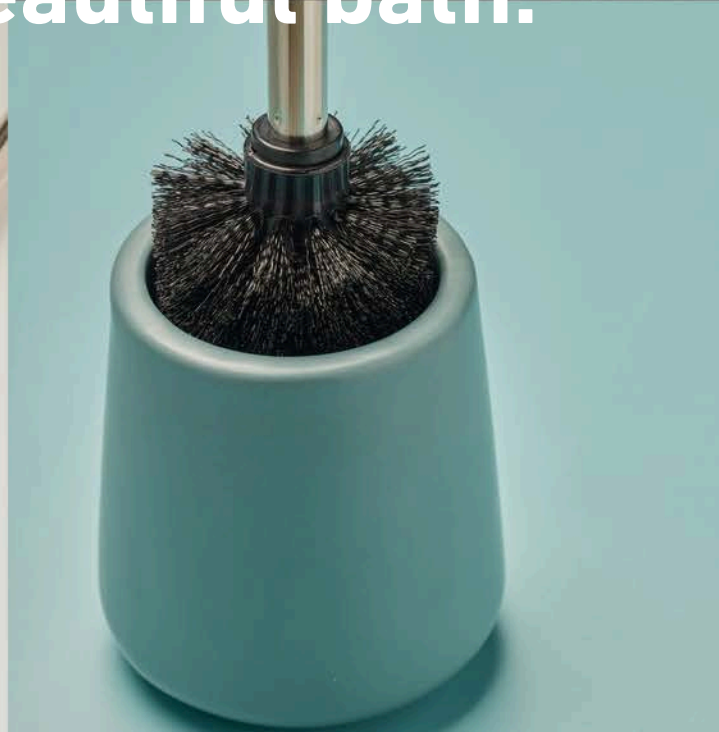

A beautiful day begins in a beautiful bath.